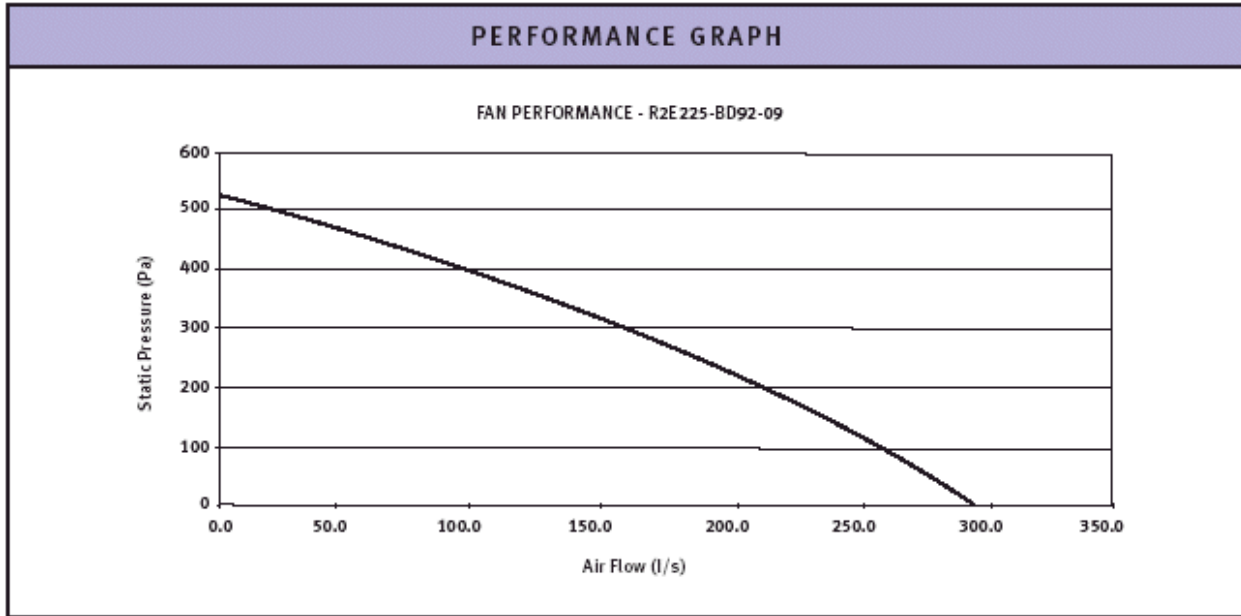

Code: 764108
8" (200mm) Round

A = 342mm
B = 200mm
C = 200mm
D = 163mm
E = 75mm
F = 75mm
G = 312mm.

Westaflex 250mm 80W Fan Specifications

ORDER CODE	766110
SIZE	250mm (10")
DESCRIPTION	Round / Highflow
PERFORMANCE	295 l/s (max)
SOUND LEVEL	refer report page G - 16
FAN TYPE	Ebm R2E225
FAN COLOUR	Purple
MANUFACTURER	Westaflex

Code: 766110
10" (250mm) Round

A = 342mm
B = 250mm
C = 250mm
D = 138mm
E = 75mm
F = 75mm
G = 322mm

Westaflex 250mm 135W Fan Specifications

ORDER CODE	765110
SIZE	250mm (10")
DESCRIPTION	Round
PERFORMANCE	196 l/s (max)
SOUND LEVEL	refer report page G - 14
FAN TYPE	Ebm R2E220
FAN COLOUR	Dark Blue
MANUFACTURER	Westaflex

Code: 765110
10" (250mm) Round

A = 342mm
B = 250mm
C = 250mm
D = 138mm
E = 75mm
F = 75mm
G = 288mm.

Westaflex 300mm 225W Fan Specifications

ORDER CODE	767112
SIZE	300mm (12")
DESCRIPTION	Round
PERFORMANCE	498 l/s (max)
SOUND LEVEL	refer report page G - 18
FAN TYPE	Ebm R2E280
FAN COLOUR	White
MANUFACTURER	Westaflex