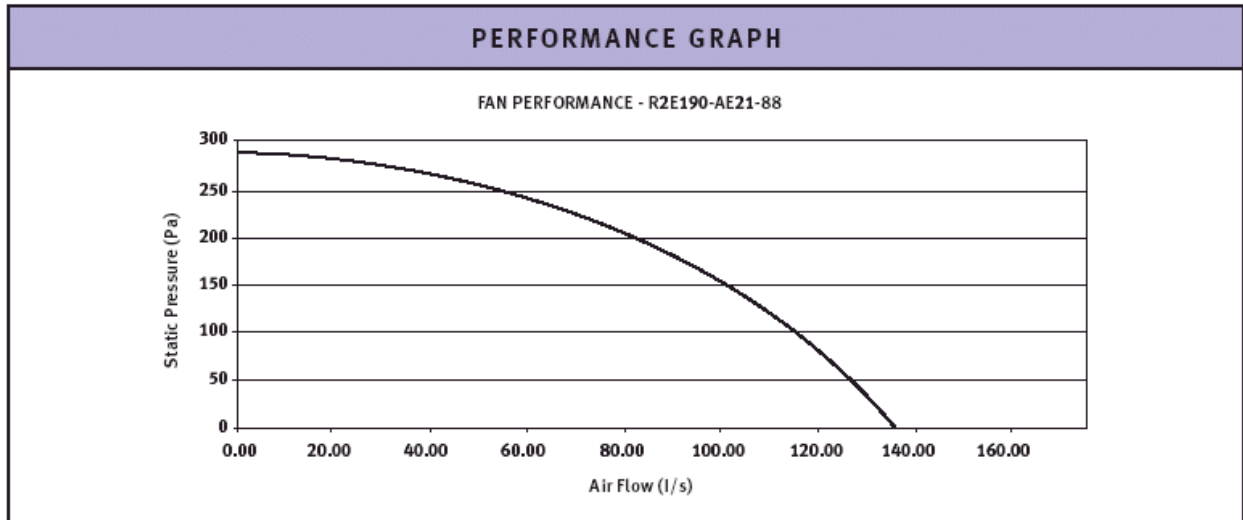

Code: 764106
6" (150mm) Round

A = 342mm
B = 152mm
C = 152mm
D = 187mm
E = 75mm
F = 75mm
G = 336mm

Westaflex 200mm 80W Fan Specifications

ORDER CODE	764108
SIZE	200mm (8")
DESCRIPTION	Round
PERFORMANCE	135 l/s (max)
SOUND LEVEL	refer report page G - 10
FAN TYPE	Ebm R2E190
FAN COLOUR	Lemon
MANUFACTURER	Westaflex

Code: 764108
8" (200mm) Round

A = 342mm
B = 200mm
C = 200mm
D = 163mm
E = 75mm
F = 75mm
G = 312mm.

Westaflex 250mm 80W Fan Specifications

ORDER CODE	766110
SIZE	250mm (10")
DESCRIPTION	Round / Highflow
PERFORMANCE	295 l/s (max)
SOUND LEVEL	refer report page G - 16
FAN TYPE	Ebm R2E225
FAN COLOUR	Purple
MANUFACTURER	Westaflex

Code: 766110
10" (250mm) Round

A = 342mm
B = 250mm
C = 250mm
D = 138mm
E = 75mm
F = 75mm
G = 322mm

Westaflex 250mm 135W Fan Specifications

ORDER CODE	765110
SIZE	250mm (10")
DESCRIPTION	Round
PERFORMANCE	196 l/s (max)
SOUND LEVEL	refer report page G - 14
FAN TYPE	Ebm R2E220
FAN COLOUR	Dark Blue
MANUFACTURER	Westaflex

Code: 765110
10" (250mm) Round

A = 342mm
B = 250mm
C = 250mm
D = 138mm
E = 75mm
F = 75mm
G = 288mm.

Westaflex 300mm 225W Fan Specifications

ORDER CODE	767112
SIZE	300mm (12")
DESCRIPTION	Round
PERFORMANCE	498 l/s (max)
SOUND LEVEL	refer report page G - 18
FAN TYPE	Ebm R2E280
FAN COLOUR	White
MANUFACTURER	Westaflex