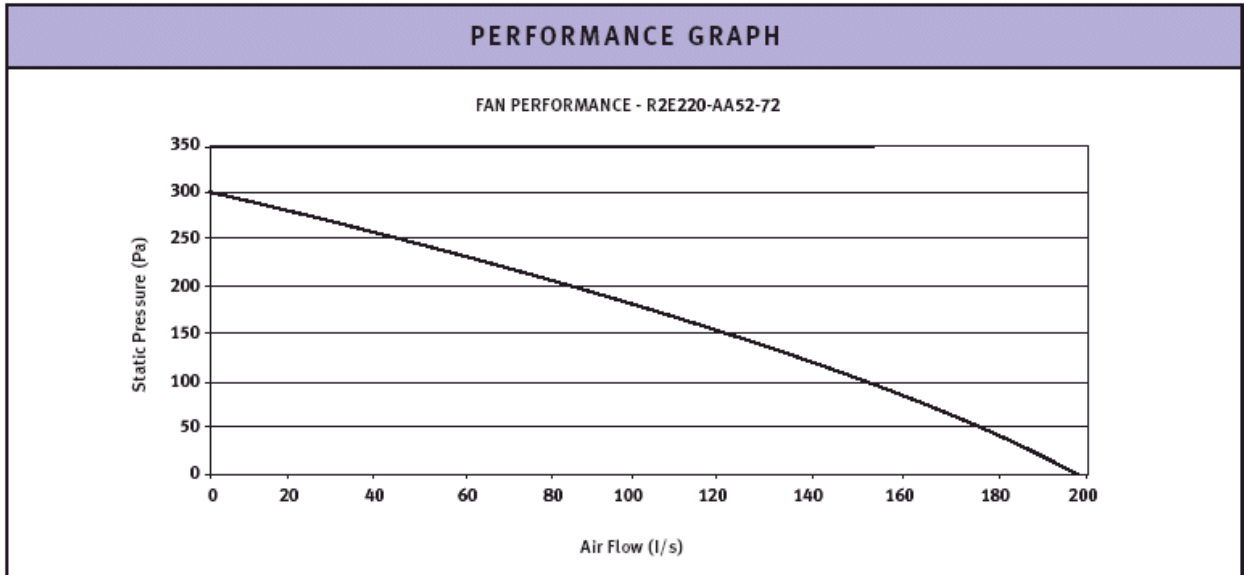

Code: 764108
8" (200mm) Round

A = 342mm
B = 200mm
C = 200mm
D = 163mm
E = 75mm
F = 75mm
G = 312mm.

Westaflex 250mm 80W Fan Specifications

ORDER CODE	766110
SIZE	250mm (10")
DESCRIPTION	Round / Highflow
PERFORMANCE	295 l/s (max)
SOUND LEVEL	refer report page G - 16
FAN TYPE	Ebm R2E225
FAN COLOUR	Purple
MANUFACTURER	Westaflex

Code: 766110
10" (250mm) Round

A = 342mm
B = 250mm
C = 250mm
D = 138mm
E = 75mm
F = 75mm
G = 322mm

Westaflex 250mm 135W Fan Specifications

ORDER CODE	765110
SIZE	250mm (10")
DESCRIPTION	Round
PERFORMANCE	196 l/s (max)
SOUND LEVEL	refer report page G - 14
FAN TYPE	Ebm R2E220
FAN COLOUR	Dark Blue
MANUFACTURER	Westaflex

Code: 765110
10" (250mm) Round

A = 342mm
B = 250mm
C = 250mm
D = 138mm
E = 75mm
F = 75mm
G = 288mm.

Westaflex 300mm 225W Fan Specifications

ORDER CODE	767112
SIZE	300mm (12")
DESCRIPTION	Round
PERFORMANCE	498 l/s (max)
SOUND LEVEL	refer report page G - 18
FAN TYPE	Ebm R2E280
FAN COLOUR	White
MANUFACTURER	Westaflex