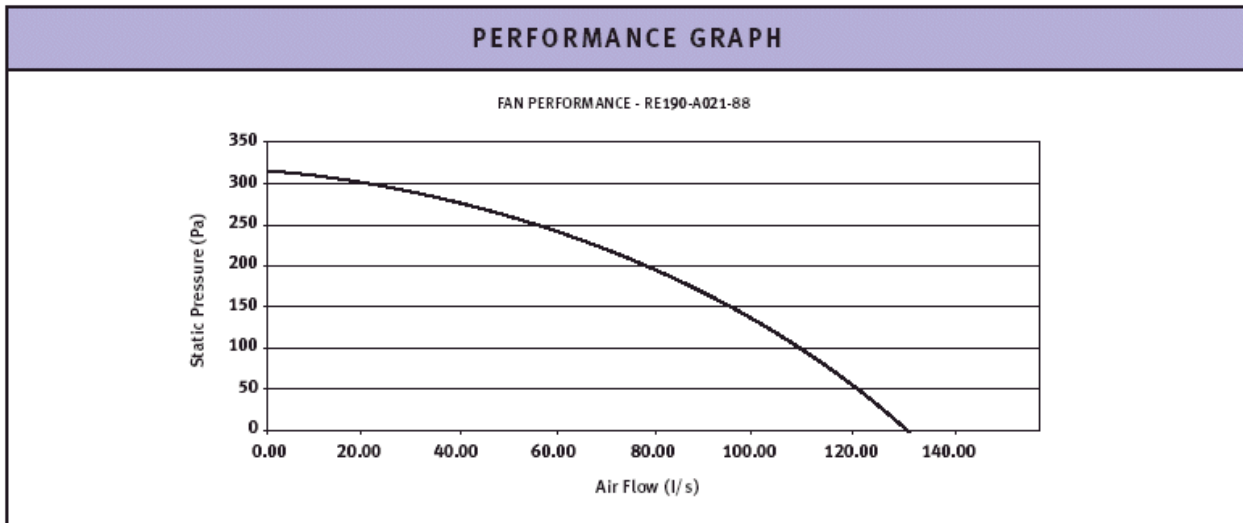

Westaflex 150mm 75W Fan Specifications

ORDER CODE	764106
SIZE	150mm (6")
DESCRIPTION	Round
PERFORMANCE	129 l/s (max)
SOUND LEVEL	refer report page G - 8
FAN TYPE	Ebm R2E190
FAN COLOUR	Grey
MANUFACTURER	Westaflex

Westaflex 200mm 80W Fan Specifications

ORDER CODE	764108
SIZE	200mm (8")
DESCRIPTION	Round
PERFORMANCE	135 l/s (max)
SOUND LEVEL	refer report page G - 10
FAN TYPE	Ebm R2E190
FAN COLOUR	Lemon
MANUFACTURER	Westaflex

Code: 766110
10" (250mm) Round

A = 342mm
B = 250mm
C = 250mm
D = 138mm
E = 75mm
F = 75mm
G = 322mm

Westaflex 250mm 135W Fan Specifications

ORDER CODE	765110
SIZE	250mm (10")
DESCRIPTION	Round
PERFORMANCE	196 l/s (max)
SOUND LEVEL	refer report page G - 14
FAN TYPE	Ebm R2E220
FAN COLOUR	Dark Blue
MANUFACTURER	Westaflex

Code: 765110
10" (250mm) Round

A = 342mm
B = 250mm
C = 250mm
D = 138mm
E = 75mm
F = 75mm
G = 288mm.

Westaflex 300mm 225W Fan Specifications

ORDER CODE	767112
SIZE	300mm (12")
DESCRIPTION	Round
PERFORMANCE	498 l/s (max)
SOUND LEVEL	refer report page G - 18
FAN TYPE	Ebm R2E280
FAN COLOUR	White
MANUFACTURER	Westaflex