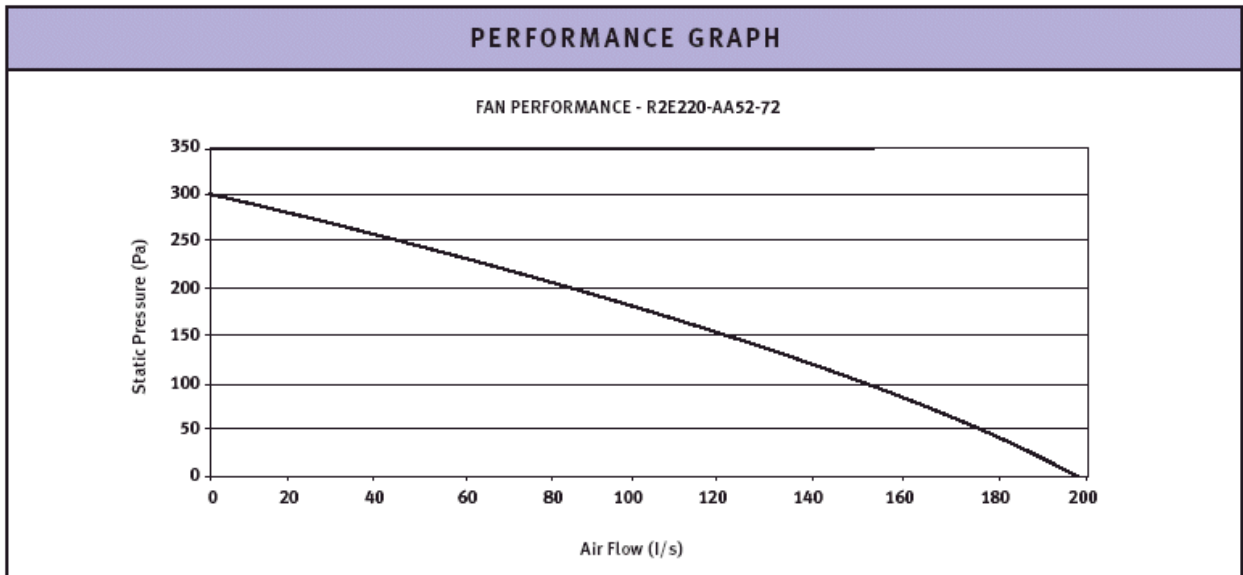

Code: 766110
10" (250mm) Round

A = 342mm
B = 250mm
C = 250mm
D = 138mm
E = 75mm
F = 75mm
G = 322mm

Westaflex 250mm 135W Fan Specifications

ORDER CODE	765110
SIZE	250mm (10")
DESCRIPTION	Round
PERFORMANCE	196 l/s (max)
SOUND LEVEL	refer report page G - 14
FAN TYPE	Ebm R2E220
FAN COLOUR	Dark Blue
MANUFACTURER	Westaflex

Code: 765110
10" (250mm) Round

A = 342mm
B = 250mm
C = 250mm
D = 138mm
E = 75mm
F = 75mm
G = 288mm.

Westaflex 300mm 225W Fan Specifications

ORDER CODE	767112
SIZE	300mm (12")
DESCRIPTION	Round
PERFORMANCE	498 l/s (max)
SOUND LEVEL	refer report page G - 18
FAN TYPE	Ebm R2E280
FAN COLOUR	White
MANUFACTURER	Westaflex