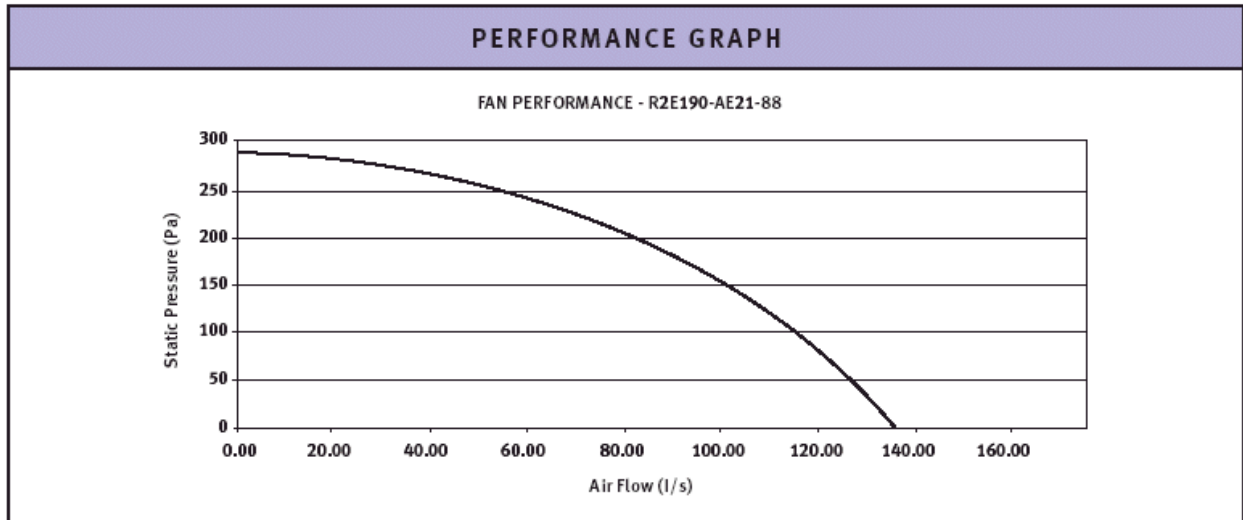

Westaflex 200mm 80W Fan Specifications

ORDER CODE	764108
SIZE	200mm (8")
DESCRIPTION	Round
PERFORMANCE	135 l/s (max)
SOUND LEVEL	refer report page G - 10
FAN TYPE	Ebm R2E190
FAN COLOUR	Lemon
MANUFACTURER	Westaflex

Code: 764108
8" (200mm) Round

A = 342mm
B = 200mm
C = 200mm
D = 163mm
E = 75mm
F = 75mm
G = 312mm.