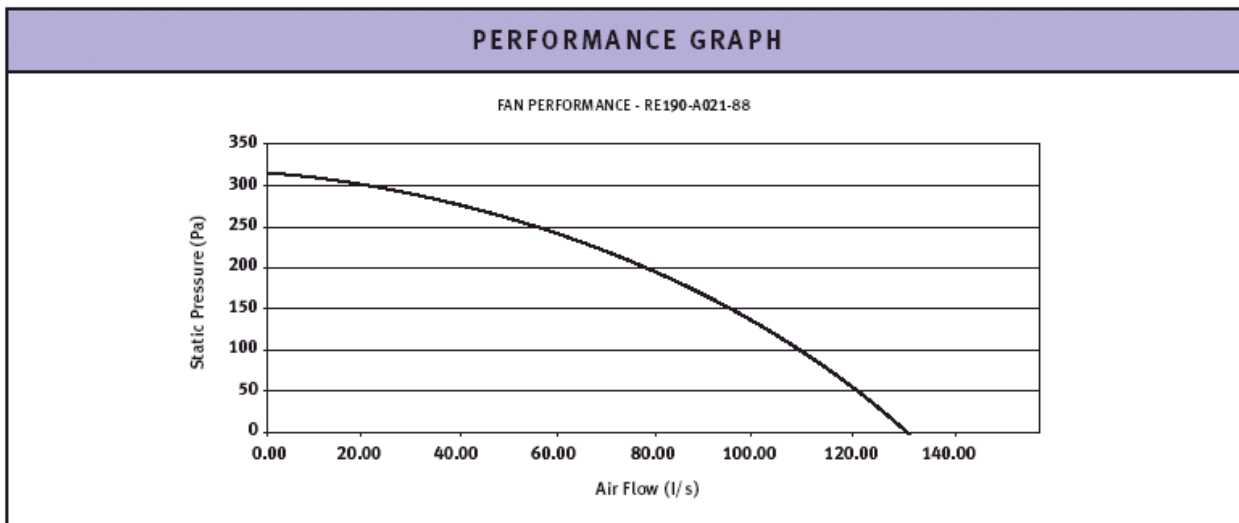

Westaflex 150mm 75W Fan Specifications

ORDER CODE	764106
SIZE	150mm (6")
DESCRIPTION	Round
PERFORMANCE	129 l/s (max)
SOUND LEVEL	refer report page G - 8
FAN TYPE	Ebm R2E190
FAN COLOUR	Grey
MANUFACTURER	Westaflex

Code: 764106
6" (150mm) Round

A = 342mm
B = 152mm
C = 152mm
D = 187mm
E = 75mm
F = 75mm
G = 336mm

Westaflex 200mm 80W Fan Specifications

ORDER CODE	764108
SIZE	200mm (8")
DESCRIPTION	Round
PERFORMANCE	135 l/s (max)
SOUND LEVEL	refer report page G - 10
FAN TYPE	Ebm R2E190
FAN COLOUR	Lemon
MANUFACTURER	Westaflex

Code: 766110
10" (250mm) Round

A = 342mm
B = 250mm
C = 250mm
D = 138mm
E = 75mm
F = 75mm
G = 322mm

Westaflex 250mm 135W Fan Specifications

ORDER CODE	765110
SIZE	250mm (10")
DESCRIPTION	Round
PERFORMANCE	196 l/s (max)
SOUND LEVEL	refer report page G - 14
FAN TYPE	Ebm R2E220
FAN COLOUR	Dark Blue
MANUFACTURER	Westaflex

Code: 765110
10" (250mm) Round

A = 342mm
B = 250mm
C = 250mm
D = 138mm
E = 75mm
F = 75mm
G = 288mm.

Westaflex 300mm 225W Fan Specifications

ORDER CODE	767112
SIZE	300mm (12")
DESCRIPTION	Round
PERFORMANCE	498 l/s (max)
SOUND LEVEL	refer report page G - 18
FAN TYPE	Ebm R2E280
FAN COLOUR	White
MANUFACTURER	Westaflex