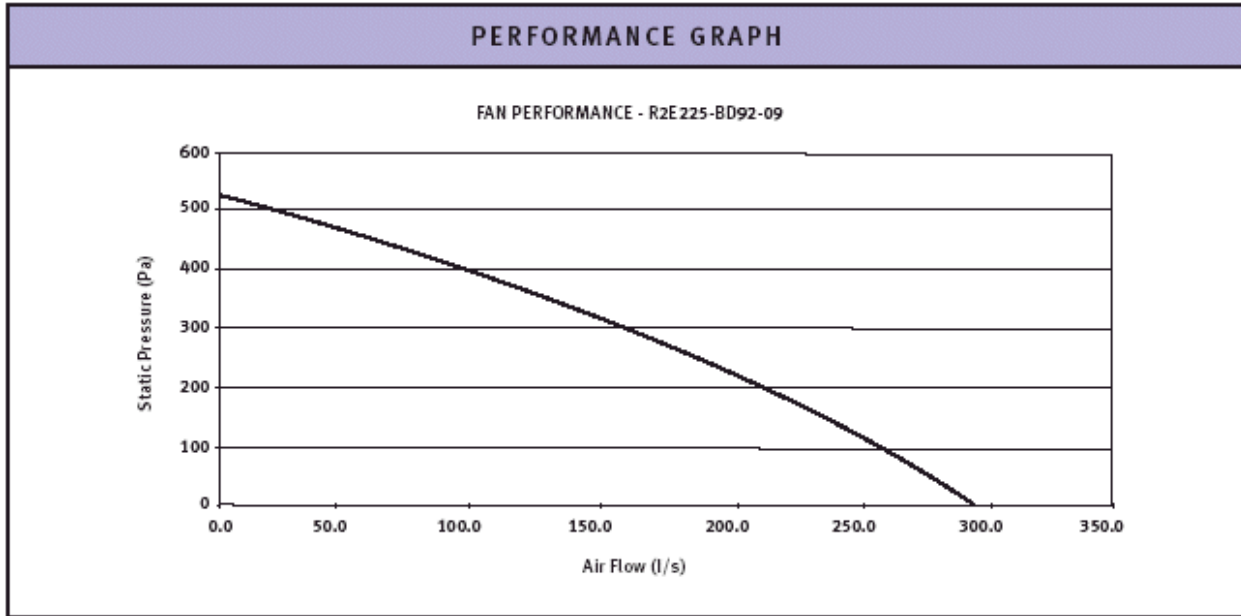

Westaflex 250mm 80W Fan Specifications

ORDER CODE	766110
SIZE	250mm (10")
DESCRIPTION	Round / Highflow
PERFORMANCE	295 l/s (max)
SOUND LEVEL	refer report page G - 16
FAN TYPE	Ebm R2E225
FAN COLOUR	Purple
MANUFACTURER	Westaflex

Code: 766110
10" (250mm) Round

A = 342mm
B = 250mm
C = 250mm
D = 138mm
E = 75mm
F = 75mm
G = 322mm